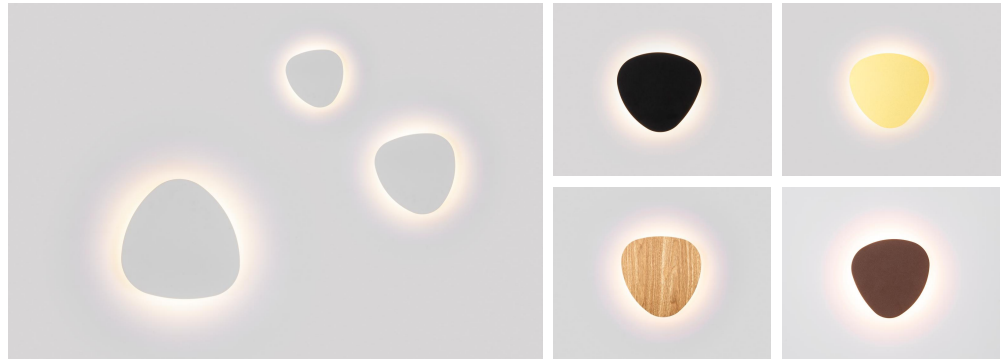

Luminaire

Wall light suitable for indoor area
crossing: No
Warranty: 5 Years

The photograph may not match the reference exactly. Please read the product description to identify the finish.