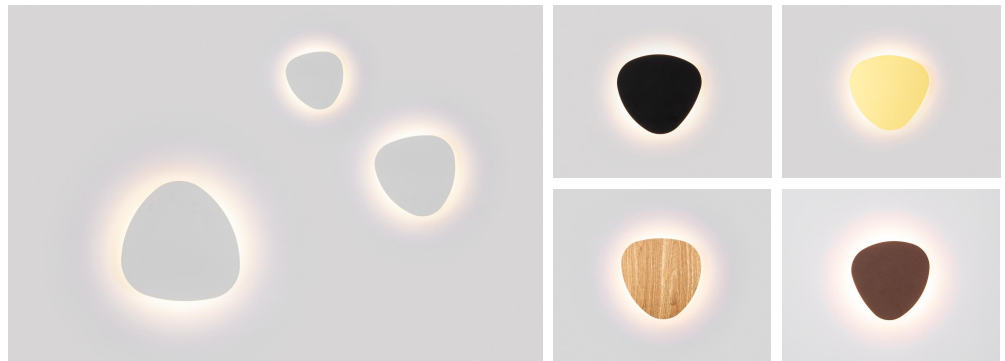

Luminaire

Wall light suitable for indoor area
crossing: No
Warranty: 5 Years

The photograph may not match the reference exactly. Please read the product description to identify the finish.