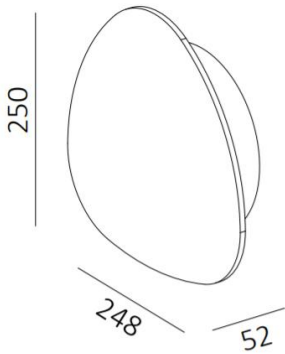

WL3127

20W Triangle Wall light

Description

Invisible screws after installation;
High combination and usage of raw material, to save material,
and be friendly to environment;
Dim2warm version available upon request;
External cord and plug with switch or cord dimmer as accessory;
IP21 (IP54 available upon request);

Finish

White
Black

Material

Aluminium
Stainless steel SUS304

TECHNICAL CHARACTERISTICS

Light source

Light source: 48pcs Osram SMD2835
Output (W): 18W (500mA 36V)
Total power consumption (W): 20W
Color temperature: 2700K/3000K
CRI: ≥ 90
Photobiological risk: RG1
Real Lumen: 1000lm
Qty Leds: 48
Lm/Real W: 50
Life Time: 50.000h L90B10
MacAdam steps: 3
UGR: 14

Gear

This product is supplied with gear.
Built-in Eaglerise non dimmable driver
CS-25-500 LB 500mA 28-43V