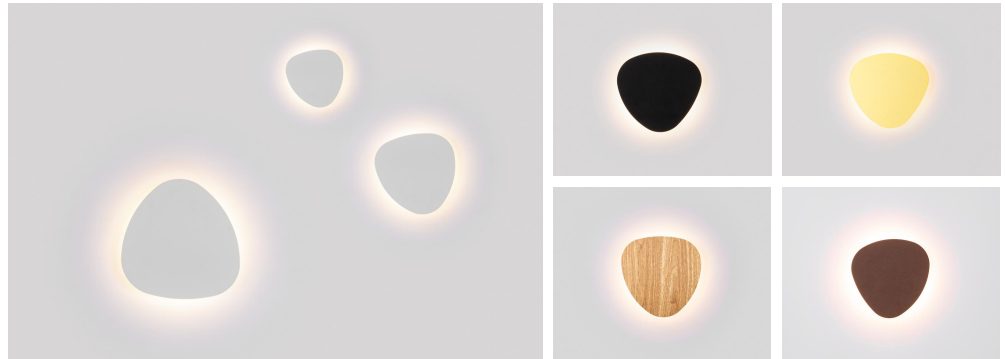

WL3125

10W triangle Wall light

Description

Invisible screws after installation;
High combination and usage of raw material, to save material,
and be friendly to environment;
Dim2warm version available upon request;
External cord and plug with switch or cord dimmer as accessory;
IP21 (IP54 available upon request);

Finish

White
Black

Material

Aluminium
Stainless steel SUS304

TECHNICAL CHARACTERISTICS

Light source

Light source: 24pcs Osram SMD2835
Output (W): 9W (250mA 36V)
Total power consumption (W): 10W
Color temperature: 2700K/3000K
CRI: ≥90
Photobiological risk: RG1
Real Lumen: 500lm
Qty Leds: 24
Lm/Real W: 50
Life Time: 50.000h L90B10
MacAdam steps: 3
UGR: 14

Gear

This product is supplied with gear.
Built-in Eaglerise non dimmable driver
CS-12-250 SB1 250mA 28-42V

Luminaire

Wall light suitable for indoor area
crossing: No
Warranty: 5 Years

The photograph may not match the reference exactly. Please read the product description to identify the finish.

Finish

White
Black

Material

Aluminium
Stainless steel SUS304

TECHNICAL CHARACTERISTICS

Light source

Light source: 36pcs Osram SMD2835
Output (W): 12.6W (350mA 36V)
Total power consumption (W): 15W
Color temperature: 2700K/3000K/4000K
CRI: ≥90
Photobiological risk: RG1
Real Lumen: 800lm
Qty Leds: 36
Lm/Real W: 53
Life Time: 50.000h L90B10
MacAdam steps: 3
UGR: 14