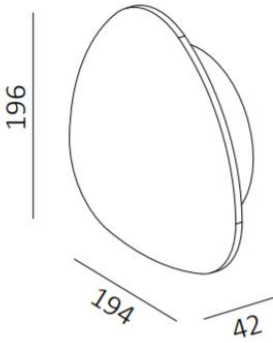

Finish

White
Black

Material

Aluminium
Stainless steel SUS304

TECHNICAL CHARACTERISTICS

Light source

Light source: 24pcs Osram SMD2835
Output (W): 9W (250mA 36V)
Total power consumption (W): 10W
Color temperature: 2700K/3000K
CRI: ≥90
Photobiological risk: RG1
Real Lumen: 500lm
Qty Leds: 24
Lm/Real W: 50
Life Time: 50.000h L90B10
MacAdam steps: 3
UGR: 14

Finish

White
Black

Material

Aluminium
Stainless steel SUS304

TECHNICAL CHARACTERISTICS

Light source

Light source: 36pcs Osram SMD2835
Output (W): 12.6W (350mA 36V)
Total power consumption (W): 15W
Color temperature: 2700K/3000K/4000K
CRI: ≥90
Photobiological risk: RG1
Real Lumen: 800lm
Qty Leds: 36
Lm/Real W: 53
Life Time: 50.000h L90B10
MacAdam steps: 3
UGR: 14

Finish

White
Black

Material

Aluminium
Stainless steel SUS304

TECHNICAL CHARACTERISTICS

Light source

Light source: 48pcs Osram SMD2835
Output (W): 18W (500mA 36V)
Total power consumption (W): 20W
Color temperature: 2700K/3000K
CRI: ≥ 90
Photobiological risk: RG1
Real Lumen: 1000lm
Qty Leds: 48
Lm/Real W: 50
Life Time: 50.000h L90B10
MacAdam steps: 3
UGR: 14